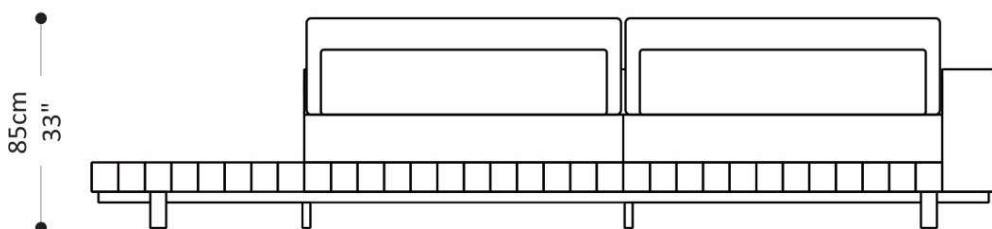

SOFÁ 1B 1 ASSENTO

103|113|123|133|143|153cm
41|44|48|52|56|60"

98cm
38"

SOFÁ
CONEXÕES

BRETON

SOFÁ 1B 2 ASSENTOS

183|203|223|243|263|283cm
72|80|88|96|104|111"

98cm
38"

SOFÁ SB 1ASSENTO

80|90|100|110|120|130cm
31|35|39|43|47|51"

98cm
38"

SOFÁ
CONEXÕES

BRETON

SOFÁ SB 2 ASSENTOS

160|180|200|220|240|260cm
63|71|79|87|94|102"

SOFÁ CANTO

98cm
38"

98cm
38"

SOFÁ CONEXÕES

BRETON

SOFÁ CHAISE

103|113|123|133cm
41|44|48|52"

160cm
62"

SOFÁ 1B 1ASSENTO AVANÇO

203|213|223|233|243|253cm
80|84|88|92|96|100"

98cm
38"

SOFÁ CONEXÕES

BRETON

SOFÁ 1B 2 ASSENTOS AVANÇO

283|303|323|343|363|383cm
111|119|127|135|143|151"

98cm
38"

PUFF