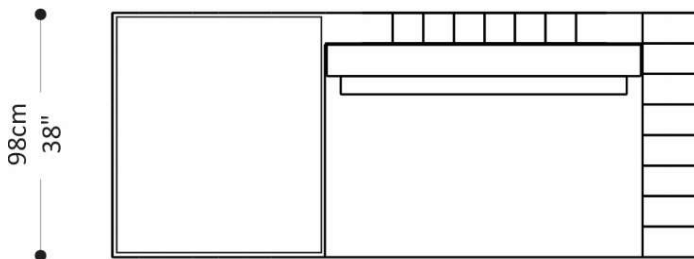

SOFÁ 1B 1 ASSENTO

103|113|123|133|143|153cm
41|44|48|52|56|60"

98cm
38"

SOFÁ
CONEXÕES

BRETON

SOFÁ 1B 2 ASSENTOS

183|203|223|243|263|283cm
72|80|88|96|104|111"

98cm
38"

SOFÁ SB 1ASSENTO

80|90|100|110|120|130cm
31|35|39|43|47|51"

98cm
38"

SOFÁ
CONEXÕES

BRETON

SOFÁ SB 2 ASSENTOS

160|180|200|220|240|260cm
63|71|79|87|94|102"

SOFÁ CANTO

98cm
38"

98cm
38"

SOFÁ CONEXÕES

BRETON

SOFÁ CHAISE

103|113|123|133cm
41|44|48|52"

160cm
62"

SOFÁ 1B 1ASSENTO AVANÇO

203|213|223|233|243|253cm
80|84|88|92|96|100"

98cm
38"

SOFÁ CONEXÕES

BRETON

SOFÁ 1B 2 ASSENTOS AVANÇO

283|303|323|343|363|383cm
111|119|127|135|143|151"

98cm
38"

PUFF