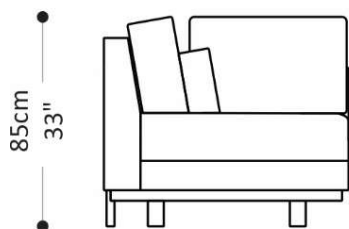

SOFÁ 1B 1 ASSENTO

103|113|123|133|143|153cm
41|44|48|52|56|60"

98cm
38"

SOFÁ
CONEXÕES

BRETON

SOFÁ 1B 2 ASSENTOS

183|203|223|243|263|283cm
72|80|88|96|104|111"

98cm
38"

SOFÁ SB 1ASSENTO

80|90|100|110|120|130cm
31|35|39|43|47|51"

98cm
38"

SOFÁ
CONEXÕES

BRETON

SOFÁ SB 2 ASSENTOS

160|180|200|220|240|260cm
63|71|79|87|94|102"

SOFÁ CANTO

98cm
38"

98cm
38"

SOFÁ CONEXÕES

BRETON

SOFÁ CHAISE

103|113|123|133cm
41|44|48|52"

160cm
62"

SOFÁ 1B 1ASSENTO AVANÇO

203|213|223|233|243|253cm
80|84|88|92|96|100"

98cm
38"

SOFÁ CONEXÕES

BRETON

SOFÁ 1B 2 ASSENTOS AVANÇO

283|303|323|343|363|383cm
111|119|127|135|143|151"

98cm
38"

PUFF