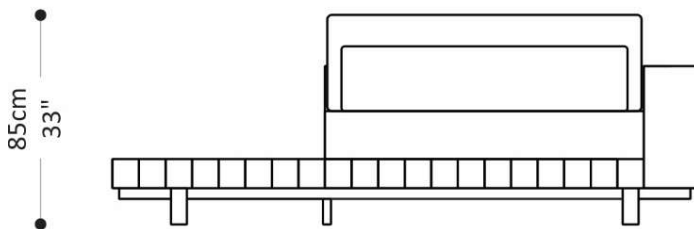

SOFÁ 1B 1 ASSENTO

103|113|123|133|143|153cm
41|44|48|52|56|60"

98cm
38"

SOFÁ
CONEXÕES

BRETON

SOFÁ 1B 2 ASSENTOS

183|203|223|243|263|283cm
72|80|88|96|104|111"

98cm
38"

SOFÁ SB 1ASSENTO

80|90|100|110|120|130cm
31|35|39|43|47|51"

98cm
38"

SOFÁ
CONEXÕES

BRETON

SOFÁ SB 2 ASSENTOS

160|180|200|220|240|260cm
63|71|79|87|94|102"

SOFÁ CANTO

98cm
38"

98cm
38"

SOFÁ CONEXÕES

BRETON

SOFÁ CHAISE

103|113|123|133cm
41|44|48|52"

160cm
62"

SOFÁ 1B 1ASSENTO AVANÇO

203|213|223|233|243|253cm
80|84|88|92|96|100"

98cm
38"

SOFÁ CONEXÕES

BRETON

SOFÁ 1B 2 ASSENTOS AVANÇO

283|303|323|343|363|383cm
111|119|127|135|143|151"

98cm
38"

PUFF